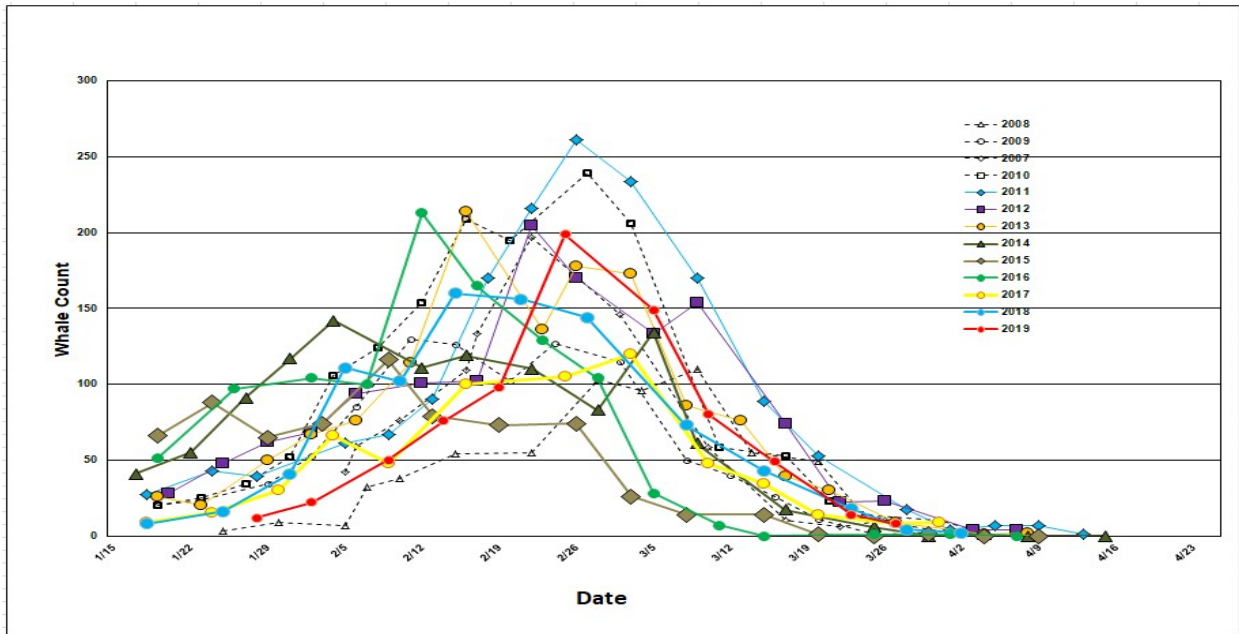

Figure. 2. Numbers of single whales (adult males and females without calves) counted in Laguna San Ignacio during the winter seasons: 2006-2019.