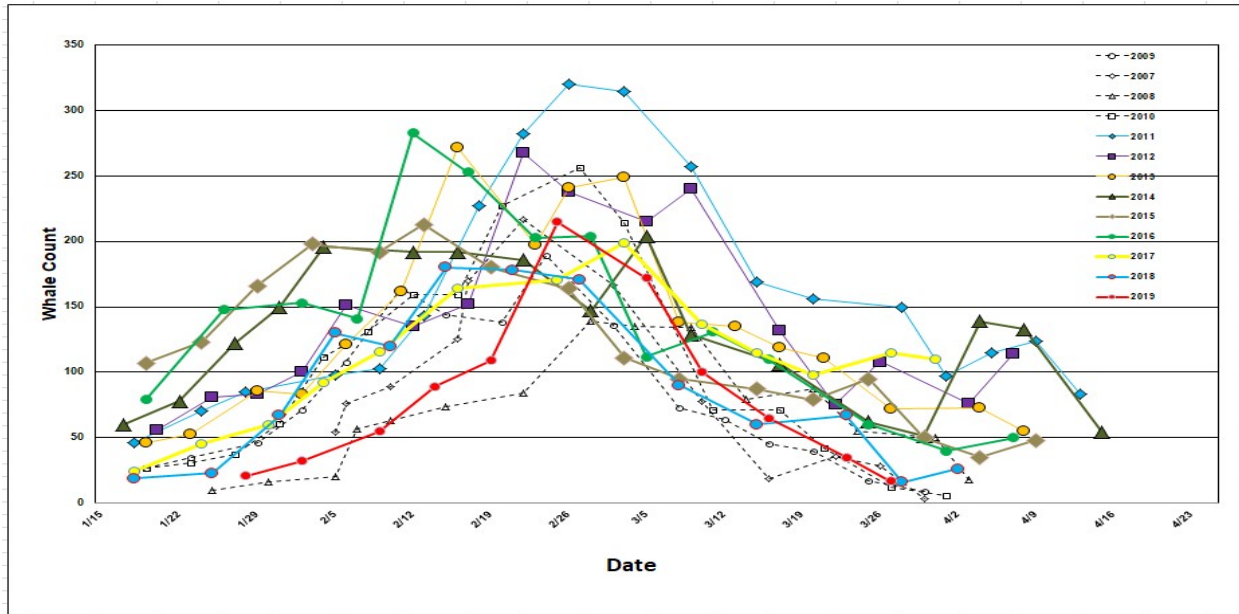

Figure. 1. Numbers of total adult whales (Adult males, females, and females with calves) counted in Laguna San Ignacio during the winter seasons: 2006-2019.